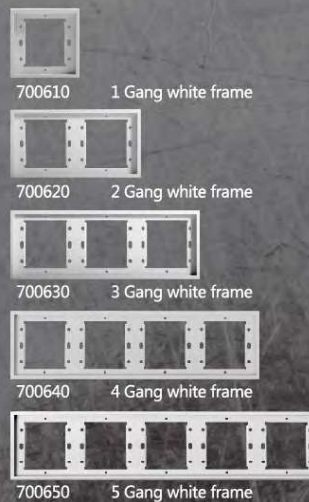

Multigang Frames

Customized rockers and frames available in different colours:

Reference colours