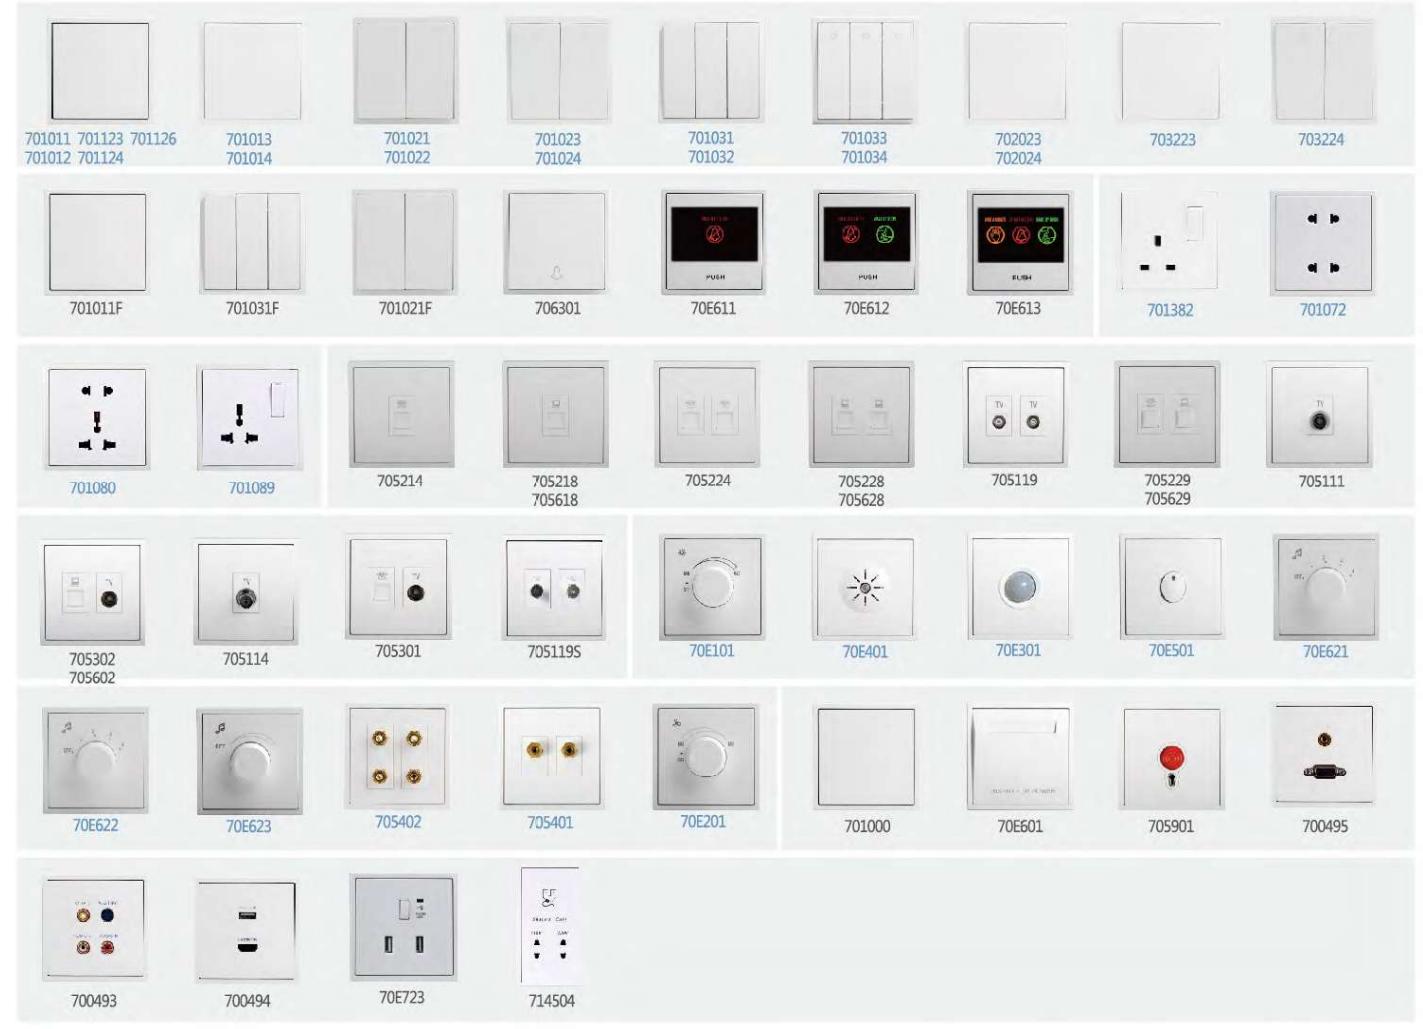

## Multigang Frames

Customized rockers and frames available in different colours:

Reference colours

## Switches

- 701011 10AX 250V 1 Gang 1 way switch
- 701012 10AX 250V 1 Gang 2 way switch
- 701123 10AX 250V 1 Gang double-pole switch
- 701124 10AX 250V Double-pole 2 way switch
- 701126 10AX 250V 1 Gang intermediate switch
- 701013 10AX 250V 1 Gang 1 way switch with LED indicator
- 701014 10AX 250V 1 Gang 2 way switch with LED indicator
- 701021 10AX 250V 2 Gang 1 way switch
- 701022 10AX 250V 2 Gang 2 way switch
- 701023 10AX 250V 2 Gang 1 way switch with LED indicator
- 701024 10AX 250V 2 Gang 2 way switch with LED indicator
- 701031 10AX 250V 3 Gang 1 way switch
- 701032 10AX 250V 3 Gang 2 way switch
- 701033 10AX 250V 3 Gang 1 way switch with LED indicator
- 701034 10AX 250V 3 Gang 2 way switch with LED indicator
- 702023 20AX 250V 1 Gang 1 way double-pole switch with blue LED indicator
- 702024 20AX 250V 1 Gang 2 way double-pole switch with blue LED indicator
- 703223 32AX 250V 1 Gang 1 way double-pole switch with red LED indicator
- 703224 32AX 250V 1 Gang 2 way double-pole switch with red LED indicator

## Push buttons

- 701011F 10AX 250V 1 Gang push-button switch
- 701021F 10AX 250V 2 Gang push-button switch
- 701031F 10AX 250V 3 Gang push-button switch
- 706301 10AX 250V Doorbell switch
- 70E611 10AX 250V Doorbell switch with "Do not disturb"
- 70E612 10AX 250V Doorbell switch with "Do not disturb" and "Make Up Room" indicator
- 70E613 10AX 250V Doorbell switch with "Wait A Minute", "Do Not Disturb" and "Make Up Room" indicator

## Others

- 701000 Blank Plate
- 70E601 20A Card Switch
- 705901 Emergency Switch
- 700495 VGA-3.5 outlet
- 700493 AV-S outlet
- 700494 USB-HDMI outlet
- 70E723 Double USB charger
- 714504 Shaver